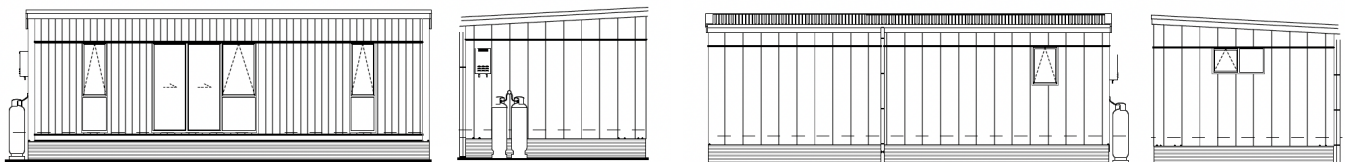

View pricing for the Kowhai 133 at [www.footprinthomes.co.nz](http://www.footprinthomes.co.nz)

**KOWHAI 33sqm:** Who would've thought you could fit a breakfast bar into such a compact design? Yet here it is, the perfect little gem for anyone who loves to cook while still having space for family or grandchildren to gather around. A proven favourite, this home is admired for its unbeatable value and smartly efficient layout. It's where affordability meets style and it's winning hearts for all the right reasons. The exterior shines with sleek Innova Duragroove cladding, elevated by a bold upgrade feature wall in stunning Thermally Modified Plantation Pine. **Note:** The photo above is an artist's impression. Please refer to the specifications sheet for details of our standard inclusions.