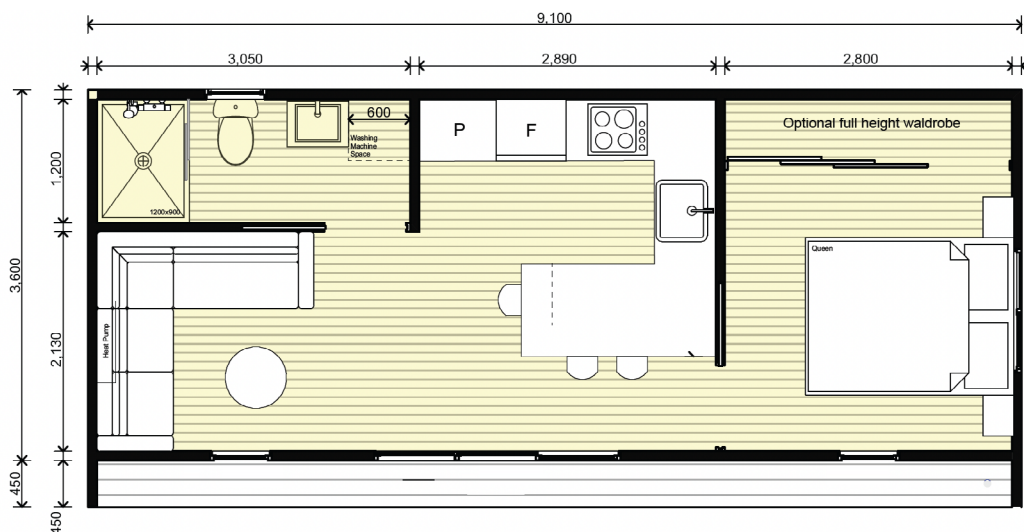

View pricing for the Kowhai 133 at [www.footprinthomes.co.nz](http://www.footprinthomes.co.nz)

**KOWHAI 33sqm:** Who would've thought you could fit a breakfast bar into such a compact design? Yet here it is, the perfect little gem for anyone who loves to cook while still having space for family or grandchildren to gather around. A proven favourite, this home is admired for its unbeatable value and smartly efficient layout. It's where affordability meets style and it's winning hearts for all the right reasons. The exterior shines with sleek Innova Duragroove cladding, elevated by a bold upgrade feature wall in stunning Thermally Modified Plantation Pine. **Note:** The photo above is an artist's impression. Please refer to the specifications sheet for details of our standard inclusions.